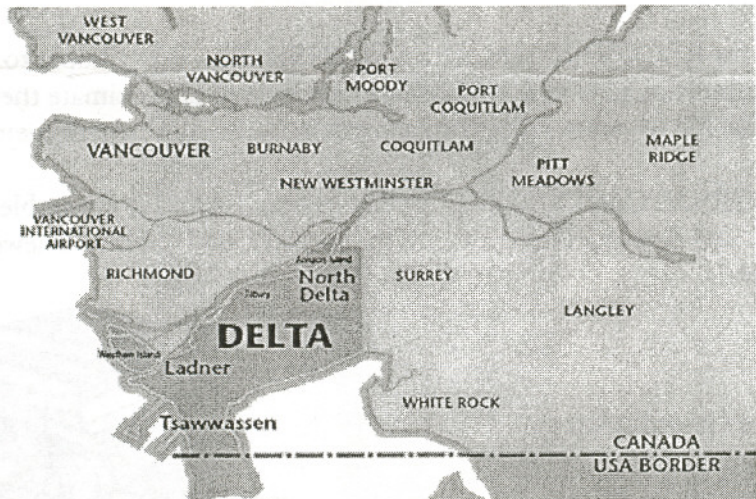

By Airplane:

Air Canada, Pacific Coastal Airlines, Westjet, West Coast Air or local airline

From 'Interior' of British Columbia (examples)

Prince George to Vancouver:

*Westjet – 800-538-5696
Air Canada – 888-247-2262*

Cranbrook to Vancouver

Air Canada -888-247-2262

*Greyhound
Call local office*

Directions by Automobile

From Trans Canada Highway #1 or any other major road follow the signs to the BC Ferries to *Victoria - Tsawwassen* terminal.

As you approach Tsawwassen on Highway 17 (major intersection with traffic lights), take either of the left turn lanes leading onto 56th Street. As you approach McDonald's on the right side, you will see the *South Delta Recreation Centre* across the street. Just past McDonald's on the right side you will come to *The Coast Tsawwassen Inn*, your accommodation headquarters.